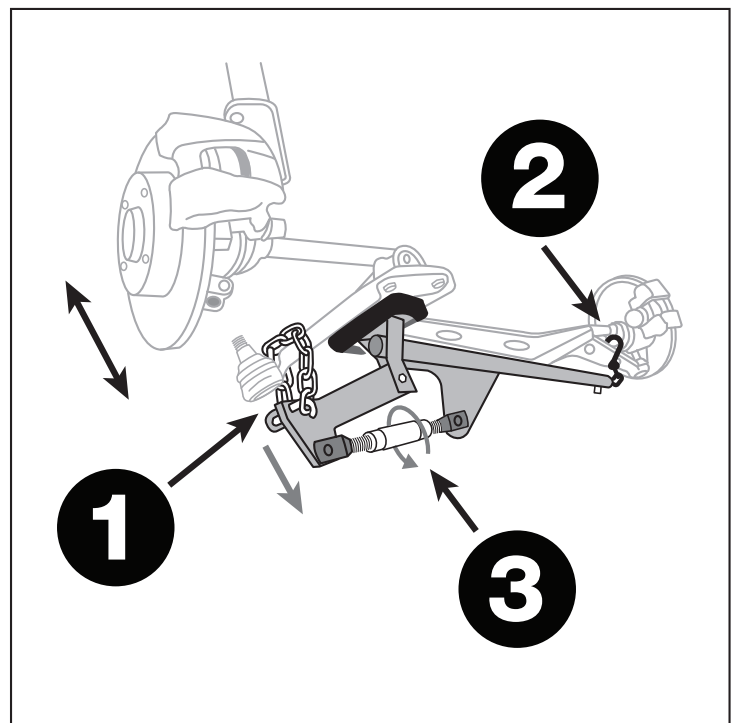

Hands Free Suspension Arm Lever

For removing ball joints, control arms and suspension joints. Specifically designed to pull and hold down the lower suspension arms to allow separation of the hub from the lower arms; also assists in the separation of lower ball joint or suspension struts from the hub. Makes the job easier and safer with hands free operation.

Refer to following diagrams for fitment procedures:

Precautions:

- The suspension arm lever is not intended to break the taper of the suspension joint; the joint must be separated from the suspension arm using the appropriate tool and then the lever can be used to facilitate removal.
- Observe standard workshop safety procedures when using the lever.
- Keep the suspension arm lever clean and always return to the original packaging after use.