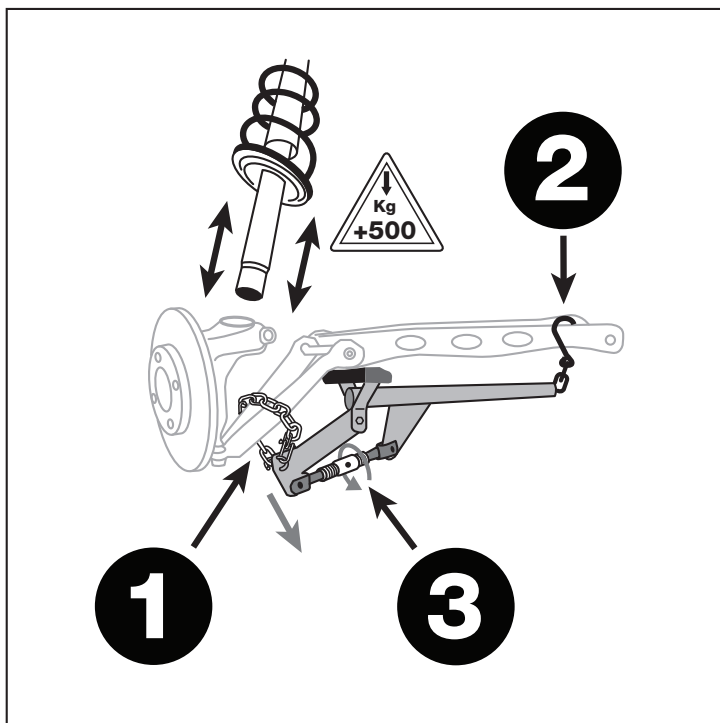

Hands Free Suspension Arm Lever

For removing ball joints, control arms and suspension joints. Specifically designed to pull and hold down the lower suspension arms to allow separation of the hub from the lower arms; also assists in the separation of lower ball joint or suspension struts from the hub. Makes the job easier and safer with hands free operation.

Refer to following diagrams for fitment procedures:

Precautions:

- The suspension arm lever is not intended to break the taper of the suspension joint; the joint must be separated from the suspension arm using the appropriate tool and then the lever can be used to facilitate removal.
- Observe standard workshop safety procedures when using the lever.
- Keep the suspension arm lever clean and always return to the original packaging after use.